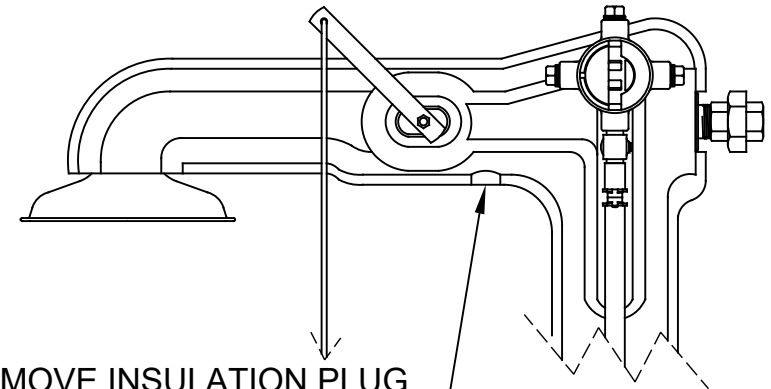

FEATURES & BENEFITS

OPTIONS

For more information, visit www.haws.ch or call + 41(0)34 420 60 00.

SPECIFICATIONS

Model SP157A scald protection bleed valve opens at 36.7° C and closes at 35° C. 1/2" NPT inlet and outlet.

APPLICATIONS

Specifically, SP157A is suitable for several emergency applications where scalding water temperature protection is needed or required. Can be used in conjunction with most Haws shower and/or eyewash units.

TYPICAL SHOWER EYEWASH LOOP INSTALLATION

NOTE: MODEL 8330 REQUIRES A 1-1/4" X 1/2" BUSHING (NOT SUPPLIED)

8317CTFP SCALD VALVE LOCATION

REMOVE INSULATION PLUG AND PLUMBING PLUG, AND INSTALL VALVE ONLY

1455 KLEPPE LANE
SPARKS, NEVADA 89431
(775) 359-4712 FAX (775) 359-7424
E-MAIL: HAWS@HAWS.CO.COM
WEBSITE: WWW.HAWS.CO.COM