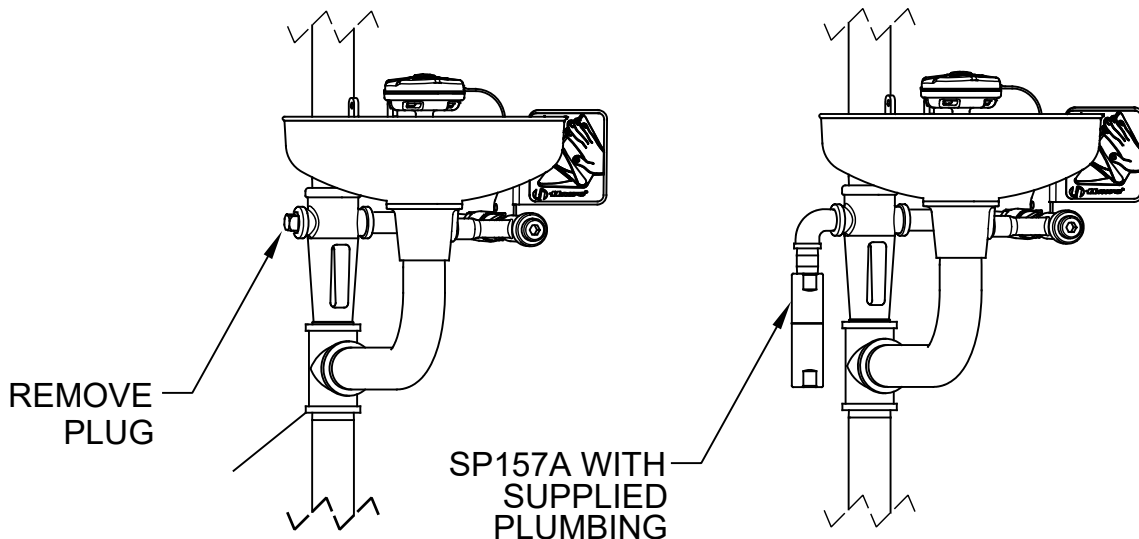

FEATURES & BENEFITS

OPTIONS

For more information, visit www.haws.ch or call + 41(0)34 420 60 00.

SPECIFICATIONS

Model SP157A scald protection bleed valve opens at 36.7° C and closes at 35° C. 1/2" NPT inlet and outlet.

APPLICATIONS

Specifically, SP157A is suitable for several emergency applications where scalding water temperature protection is needed or required. Can be used in conjunction with most Haws shower and/or eyewash units.

TYPICAL SHOWER EYEWASH LOOP INSTALLATION

NOTE: MODEL 8330 REQUIRES A 1-1/4" X 1/2" BUSHING (NOT SUPPLIED)

8317CTFP SCALD VALVE LOCATION

REMOVE INSULATION PLUG AND PLUMBING PLUG, AND INSTALL VALVE ONLY

1455 KLEPPE LANE
SPARKS, NEVADA 89431
(775) 359-4712 FAX (775) 359-7424
E-MAIL: HAWS@HAWS.CO.COM
WEBSITE: WWW.HAWS.CO.COM

ECN NO. REVISED PER BY:	ECN: 5478	JL	MODEL(S)		PART NUMBER
DRAWN: HM	DATE: 10/17/13	CHKD: DP	SP157A		0002080329.D
APPROVED: IR	DATE: 09/12/19		SCALD PROTECTION BLEED VALVE		REVISION
			SCALE: 1:1	DRAWING TYPE: INSTALLATION	5
				SIZE: A	SHEET 1 OF 1