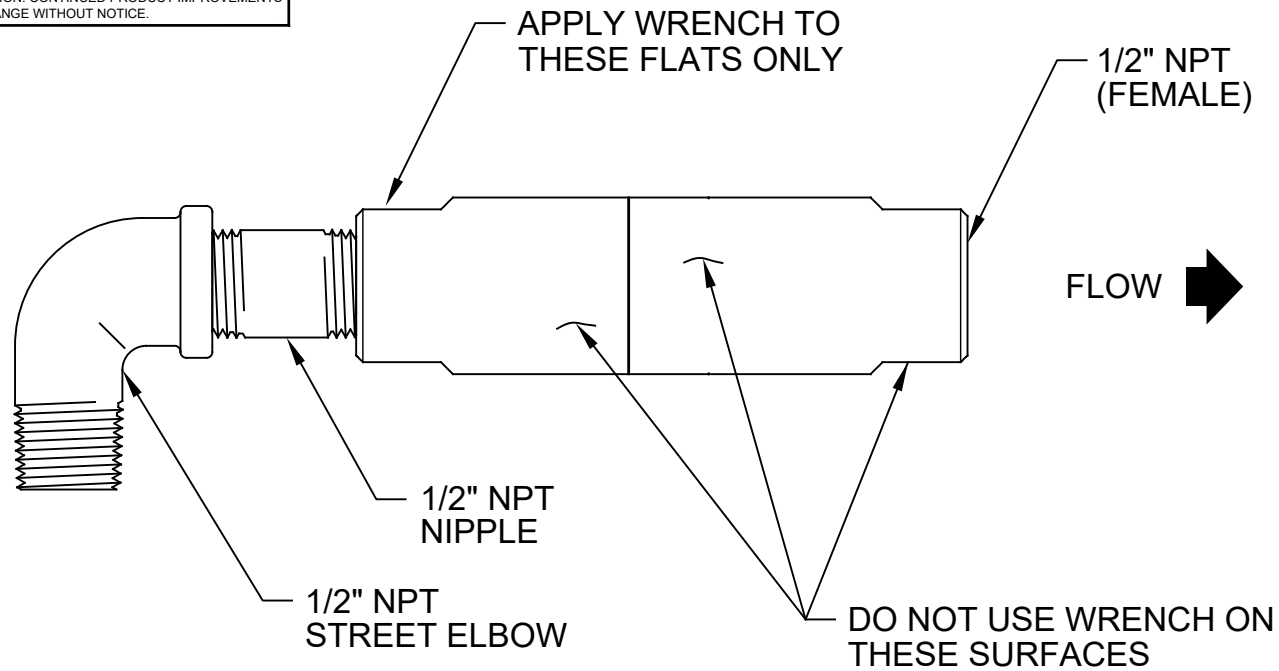

FEATURES & BENEFITS

OPTIONS

For more information, visit www.haws.ch or call + 41(0)34 420 60 00.

SPECIFICATIONS

Model SP157A scald protection bleed valve opens at 36.7° C and closes at 35° C. 1/2" NPT inlet and outlet.

APPLICATIONS

Specifically, SP157A is suitable for several emergency applications where scalding water temperature protection is needed or required. Can be used in conjunction with most Haws shower and/or eyewash units.

TYPICAL SHOWER EYEWASH LOOP INSTALLATION

NOTE: MODEL 8330 REQUIRES A 1-1/4" X 1/2" BUSHING (NOT SUPPLIED)

8317CTFP SCALD VALVE LOCATION

REMOVE INSULATION PLUG AND PLUMBING PLUG, AND INSTALL VALVE ONLY

1455 KLEPPE LANE
SPARKS, NEVADA 89431
(775) 359-4712 FAX (775) 359-7424
E-MAIL: HAWS@HAWS.CO.COM
WEBSITE: WWW.HAWS.CO.COM

ECN NO. REVISED PER BY:	ECN: 5478	JL	MODEL(S)		PART NUMBER
DRAWN: HM	DATE: 10/17/13	CHKD: DP	SP157A		0002080329.D
APPROVED: IR	DATE: 09/12/19		SCALD PROTECTION BLEED VALVE		REVISION
			SCALE: 1:1	DRAWING TYPE: INSTALLATION	5
				SIZE: A	SHEET 1 OF 1